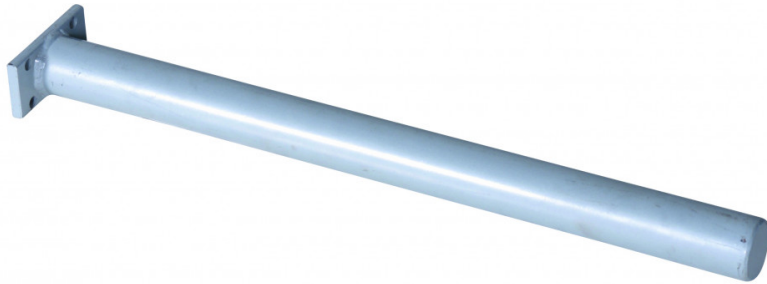

WP-A01, Spindle

Article no: 1233044044

Accessories for light Stacker 1843044040 & 1843044042

Length / Depth (mm):	610
Width (mm):	85
Height (mm):	75
Inner/other dimensions LxWxH (mm):	-Spindle diameter: 47 mm -Spindle length: 600 mm
Weight (kg):	3
Color:	Grey
Material:	Steel