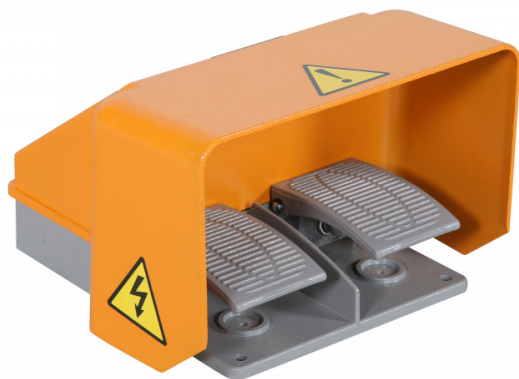

Foot controls, electric lift tables

Article no: 1321053900