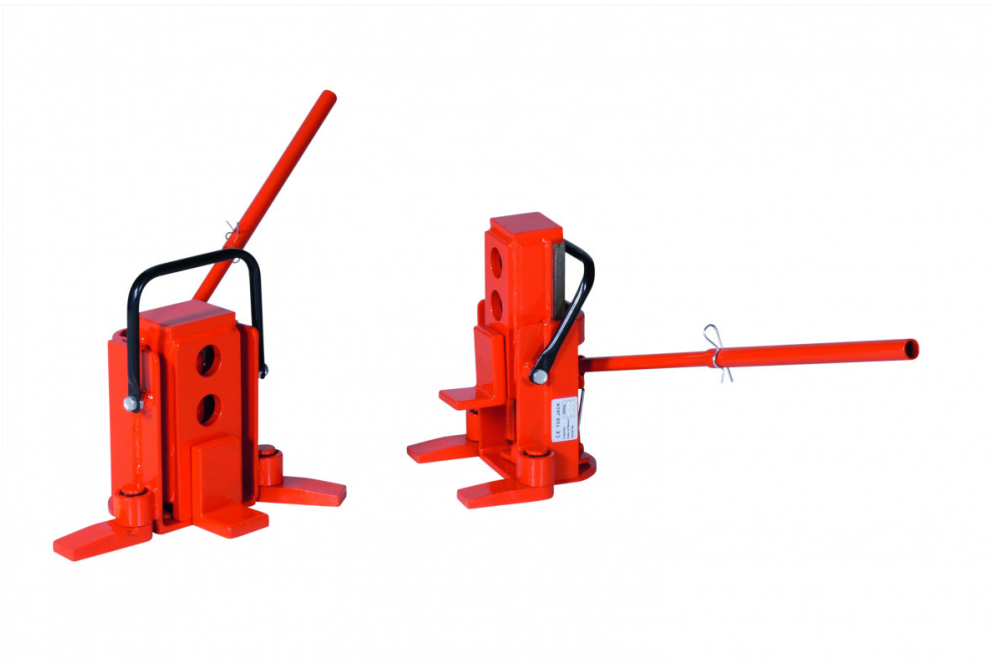

# TG30, Toe Jack, cap 3 Ton

Article no: 1340057753

Hydraulic jack! Powerful tool for heavy lifting. Equipped with a practical handle. Available in two versions, with a capacity of 3 and 8 tonnes, respectively. The lifting claw is adjustable in three positions. Low minimum height for the lifting claw.

- -Lifting/stroke: 140 mm
- -The lifting claw is adjustable in three positions
- -Removable pump handle

Capacity/kg:	3000
Length / Depth (mm):	220
Width (mm):	280 (excl. pump handle)
Height (Min.) (mm):	250 (excl. pump- and carrying handle)
Height (mm):	390 (max. lift height, excl. pump handle)

Inner/other dimensions LxWxH (mm):	-Minimum lift height: 15 mm -Maximum lift height: 155 mm -Load area, lifting claw (LxW): 55x70 mm -Length of pump handle: 640 mm -Length, support feet: 67 mm
Weight (kg):	21.5
Color:	Orange (RAL 2002)
Material:	Steel