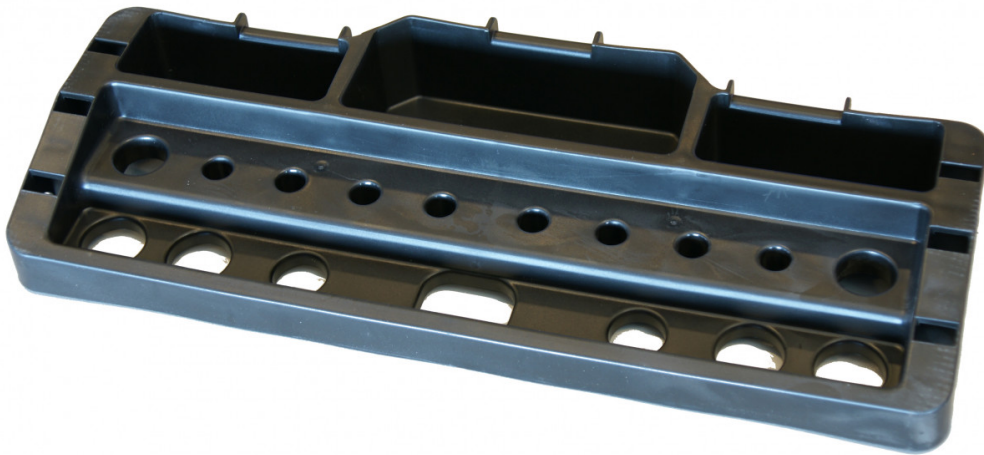

# Tool Attachment

Article no: 1925057026

Tool attachment for foldable service cart 1925057025.

- -17 tool holders and three storage compartments
- -Rubber rope is included

Length / Depth (mm):	159
Width (mm):	378
Height (mm):	50
Inner/other dimensions LxWxH (mm):	-Tool holders: four 25 mm diameter, four 21 mm diameter, eight 11 mm diameter and one 27x37 mm (LxW)
Weight (kg):	0,2
Color:	Black

Material:

Plastic