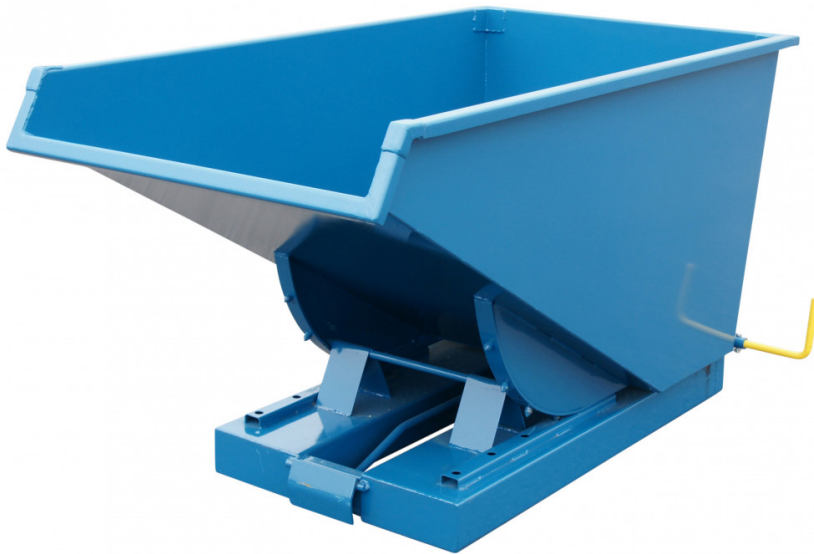

T6, TIPPO HD 600 L.

Article no: 2015140600

A major tipping container for emptying heavier waste, 3mm plate and strengthened strategic places.

- -Optional: safety chain 2011010932
- -Powder coated blue (RAL 5019) as standard, can be special ordered in customized colors.

Capacity/kg:	2500
Length / Depth (mm):	1540
Width (mm):	870
Height (mm):	875

Inner/other dimensions LxWxH (mm):	<ul style="list-style-type: none"> -Volume: 0,6 m³/520 liters -Material thickness: 3mm -Front edge immersion: 105 mm -Fork tunnels: 220 mm width, 110 mm height -Distance between fork tunnels (inner edges): 160 mm -Total width over fork tunnels (outer edges): 615 mm -Hole pattern for wheel mounting: 80 x 105 mm, 4 holes, 12 mm diameter
Weight (kg):	135
Color:	Blue (RAL 5019)
Material:	Steel
Wheel data (Standard- /Steering wheels):	-Optional wheel sets are available for order.