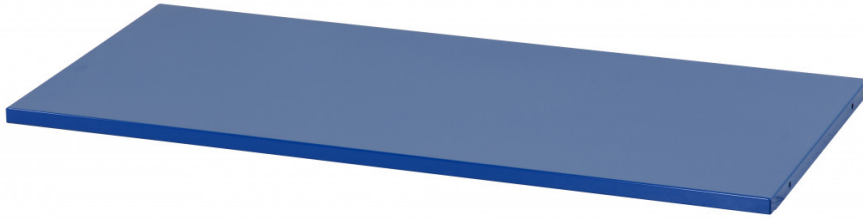

Heavy Duty Shelve SWED 3 Blue

Article no: 4010071013

Extra strong shelf for blue SWED 3/SWED 100 lockers (art. No. 4010071010/4010071015), can support up to 100 kg evenly distributed over the shelf. Cantilevers is included.

- -Powder coated
- -Cantilevers is included

Capacity/kg:	100
Length / Depth (mm):	460
Width (mm):	995
Height (mm):	20
Weight (kg):	4,5
Color:	Blue (RAL 5010)

Material:

Steel