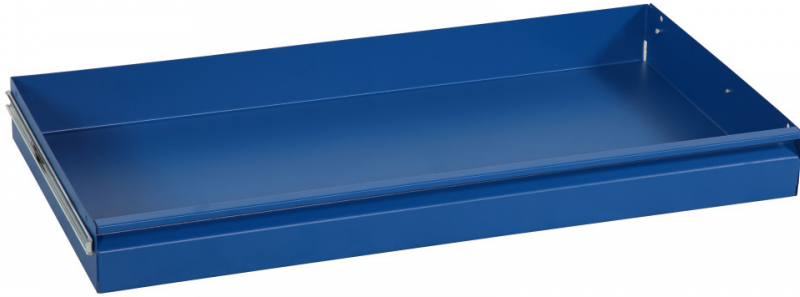

# Pull-out drawer to Tool cabinet STRONG

Article no: 4032074906

Pull-out drawer for tool cabinet STRONG.

Weight (kg):	5
Color:	Blue
Material:	Steel