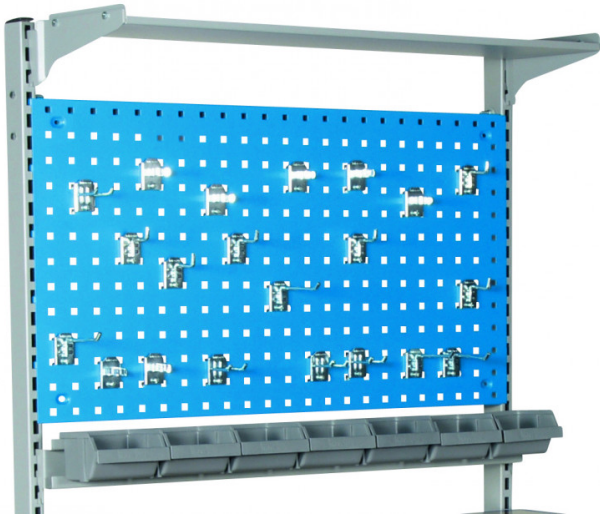

# Extension for 74020 + 74030

Article no: 4033074040

Extension kit for articles 4033074020 and 4033074030.

- -2 perforated pillars
- -1 perforated panel
- -1 hanging strip with 7 plastic trays
- -1 shelf
- -1 pack of 20 mixed hooks (part no.74112)

Length / Depth (mm):	50
Width (mm):	925
Height (mm):	825
Inner/other dimensions LxWxH (mm):	-Shelf: 210 mm deep, 870 mm wide

Weight (kg):	20
Color:	Grey (RAL 7038)/Blue (RAL 5005)
Material:	Steel