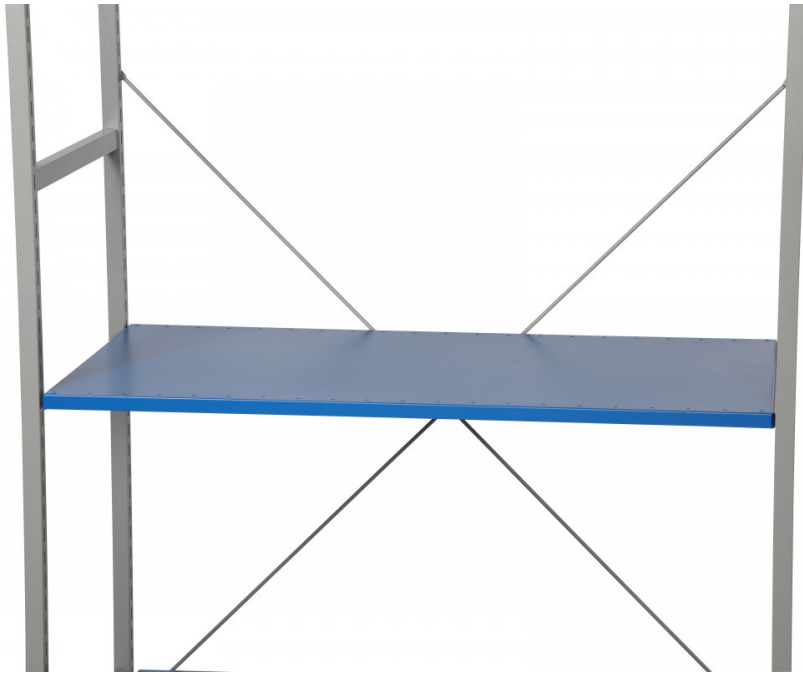

Hyllo Shelf 1000 mm incl cantiliver

Article no: 4034076504

Hyllo Shelf 1000 mm incl cantiliver

- -2 cantilevers is included

Capacity/kg:	250
Length / Depth (mm):	495
Width (mm):	970
Height (mm):	20
Weight (kg):	4.4
Color:	Blue (RAL 5005)
Material:	Steel