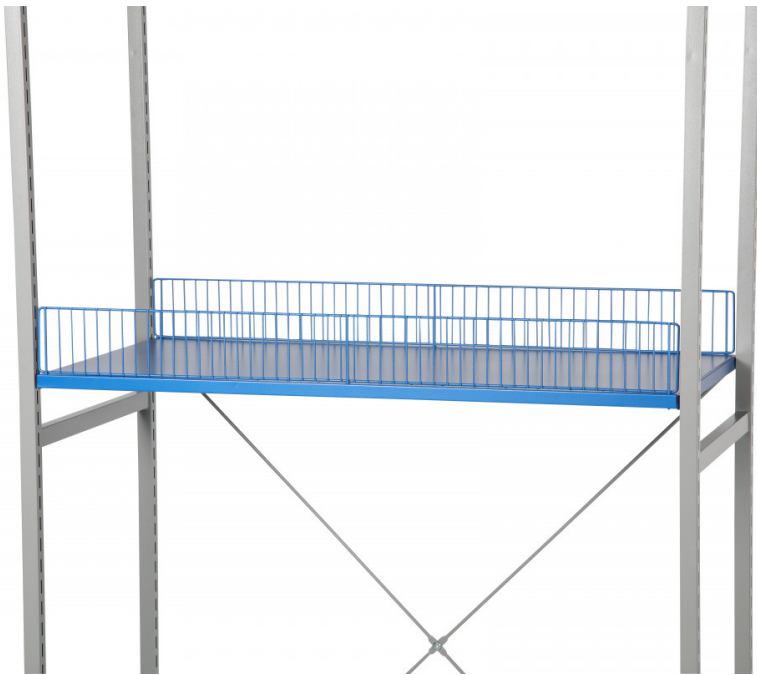

# Hyllo Front/Back shelf divider 1000 mm

Article no: 4034076511

Hyllo Front/Back shelf divider 1000 mm

- -Contains 2 shelf dividers

Length / Depth (mm):	8
Width (mm):	970
Height (mm):	123
Inner/other dimensions LxWxH (mm):	-Height, shelf surface to top: 100 mm
Weight (kg):	0,43/divider
Color:	Blue (RAL 5005)

Material:

Steel