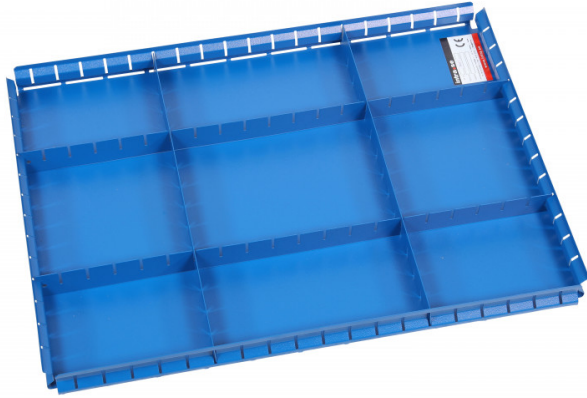

Drawer organiser, 445x600x40 mm

Article no: 4035074317

Drawer organiser, 445x600x40 mm, for articles 4035074350, 4035074352 and 4035074310.

Length / Depth (mm):	445
Width (mm):	600
Height (mm):	40
Inner/other dimensions LxWxH (mm):	-Compartment sizes adjustable in 3 cm intervals
Weight (kg):	3
Color:	Blue (RAL 5005)
Material:	Steel