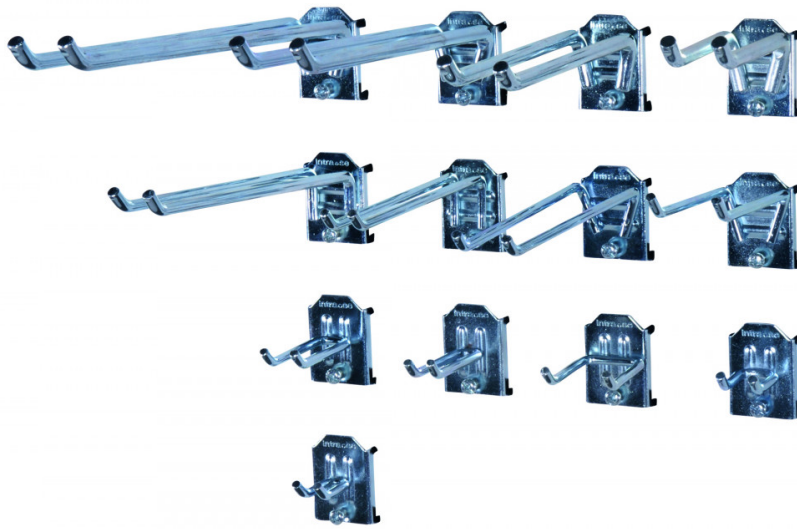

Double hook 150x25 mm, 3 hooks

Article no: 4038074146

The hook fits in perforated tool panels, where it is hooked into the perforation of the plate and locked with a stop screw.

Length / Depth (mm):	150
Width (mm):	25
Diameter (mm):	5
Weight (kg):	0.24
Color:	Metal
Material:	Steel