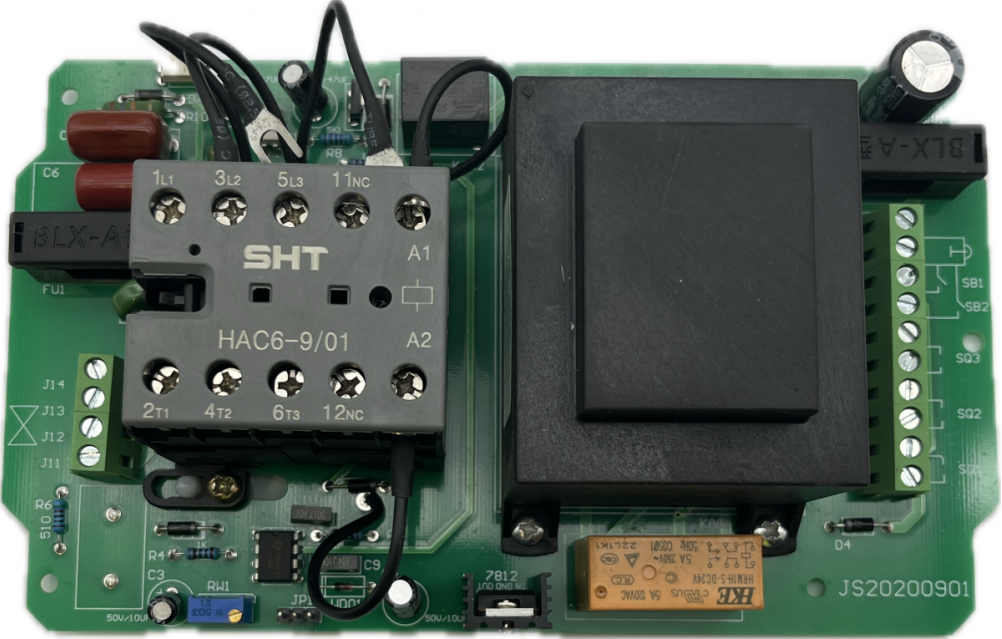

Circuit board Nu-lift (10156)

Article no: 6211022516