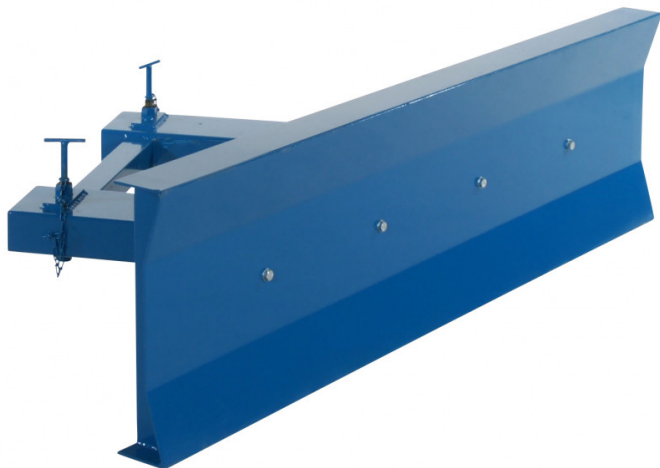

SPF 18, Fixed Snow plough width 1800 mm

Article no: 7012016518

Strong plough in 5 mm steel plate. Equipped with fork lock for safe and efficient plowing. Easy and fast bucking on your forks. Reinforced bottom for durability.

- -Powder coated

Width (mm):	1800
Height (mm):	490
Inner/other dimensions LxWxH (mm):	-Inner dimensions, fork tunnels (WxH): 170x75 mm -Distance between fork tunnels: 430 mm (inner edges), 790 mm (outer edges)
Weight (kg):	95
Color:	Blue (RAL 5019)

Material:

Steel plate, 5 mm