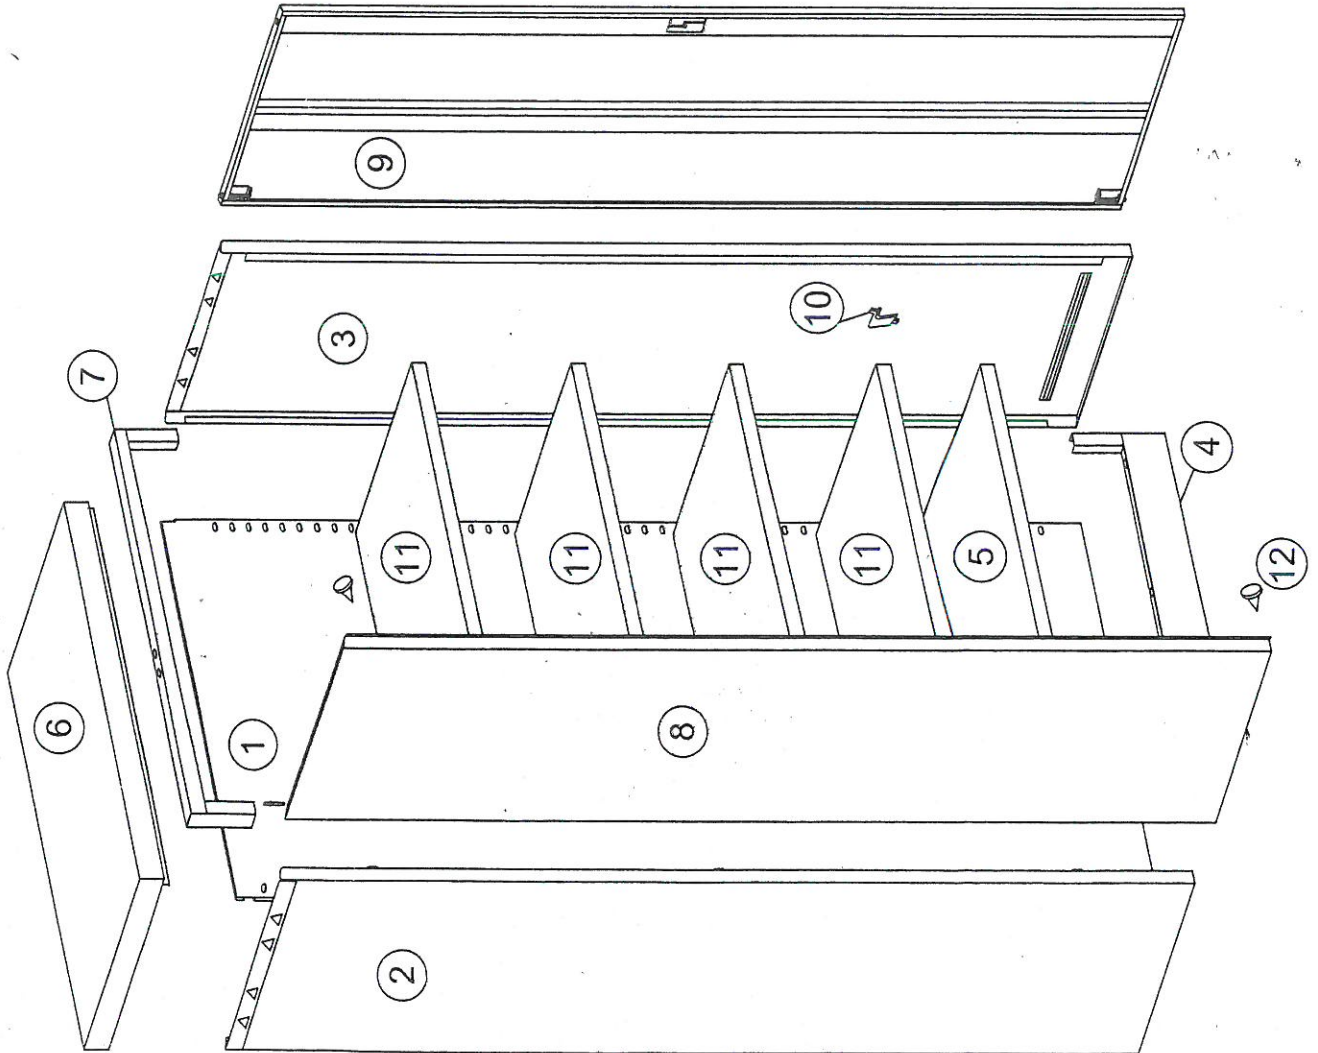

Economy Cabinet Parts list & Assembly instructions

PART LIST

No.	COMPONENT	QUANTITY
01	BACK	01
02	LH SIDE	01
03	RH SIDE	01
04	KICK PLATE	01
05	BOTTOM	01
06	TOP	01
07	'U' FRAME	01
08	LH DOOR	01
09	RH DOOR	01
10	SHELF SUPPORTS	16
11	ADJUSTABLE SHELVES	04
12	DOOR BANGERS	02

STEP-1

STEP-2

STEP-4

STEP-5

STEP-3

STEP-7

STEP-6

STEP-10